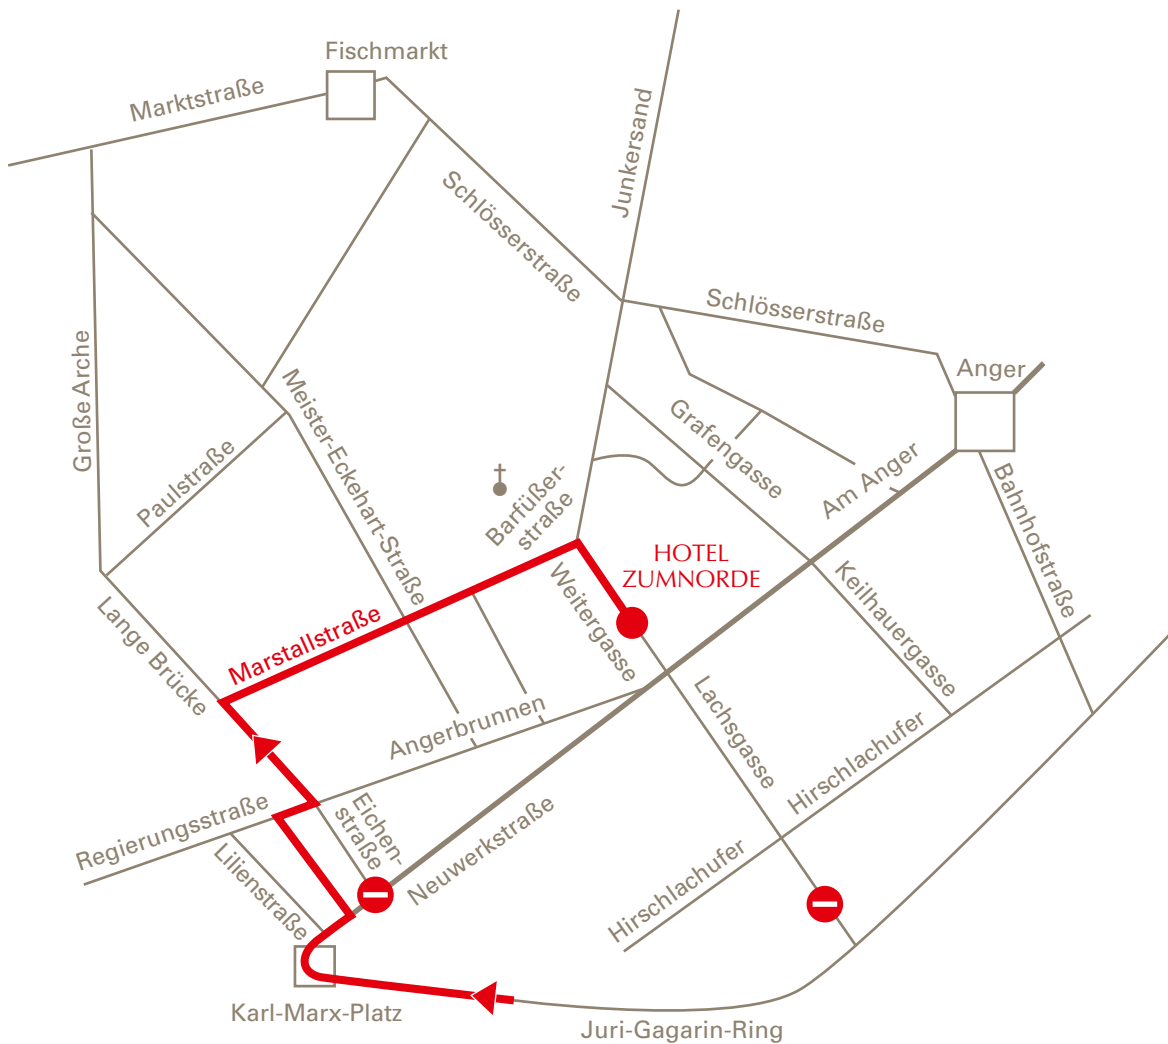

HOTEL · WEINSTUBE · BIERGARTEN

Using navigation systems please enter the destination **„Marstallstraße“** (corner Weitergasse).
At the end of Marstallstraße, turn right into Weitergasse.

Your way to Hotel Zumnorde

Entrance and gateway to our underground parking: Weitergasse 26.

You may comfortably park in our underground parking. (Clearance height max. 1,75 m)

THE UNIQUE PRIVATE HOTEL